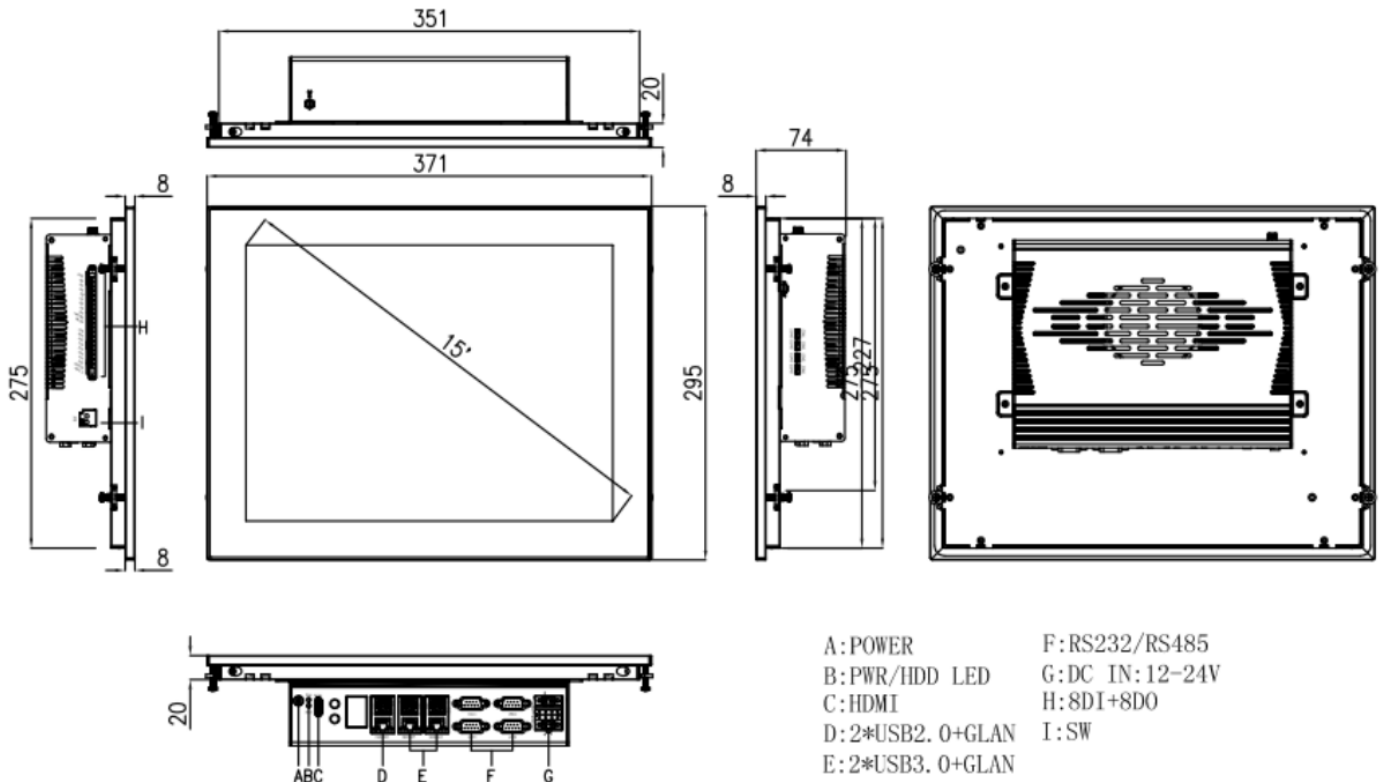

Expansive interface	1 x Mini PCI-E (full size)
Back panel I/O port	3 x RJ45, 4 x USB 3.0/2.0, 2 x 2.0, 1 x HDMI, 4 x RS232/485, 1 x Power Switch, 8 x DI & 8 x DO, DC input terminal (12-24VDC)
Supporting OS	Windows 10; Linux; Real-time operating system (RTOS) such as VxWorks, INtime...
Touch Screen	Internal USB interface controller - Projected Capacitive Multi Touch (10 points) Light transmission: 85% or more Surface hardness : 7H Operation system : DOS; Windows XP / 7 / 8.1 / 10; Linux
Wireless LAN (optional)	MINI PCI-E WIFI Module with Antenna
Construction	Heavy duty steel and aluminum front panel
Environment	Operating temperature: -10 °C to 60 °C Storage temperature: -20 °C to 80 °C Storage humidity: 10% to 90% non-condensing Vibration operate SSD: 3 Grms, IEC 60068-2-64, random, 5-500 Hz, 1 hr/axis Shock operate SSD: 30 G, IEC 60068-2-27, half sine, 11 ms duration
Compliance	CE; FCC; ROHS
Dimension W x H x D	371 x 295 x 74 mm
Ordering Information:	
TPC-6150	15" Multi-Touch Fanless Panel Computer
(Optional) Intel Processor	Refer to "Processor List"
(Optional) AC to DC Adapter	12VDC/120watt Power Adapter, input 110-240VAC
<u>Optional - RAM</u>	4 to 32 DDR4 SO-DIMM RAM
<u>Optional - SSD / HDD</u>	128GB to 2TB SSD
<u>Optional - OS</u>	Windows 7 or 10 Professional , Windows 10 IoT Enterprise

Structure Diagram (Panel cut-off dimension: 354 x 278mm)